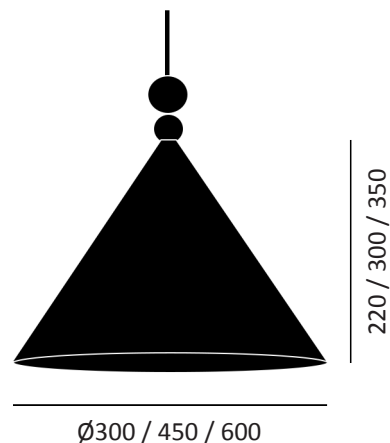

GLOSS COLOUR OPTIONS

PANTONE 19-0303 TPG

PANTONE 10105 C

PANTONE 11-0601 TPG