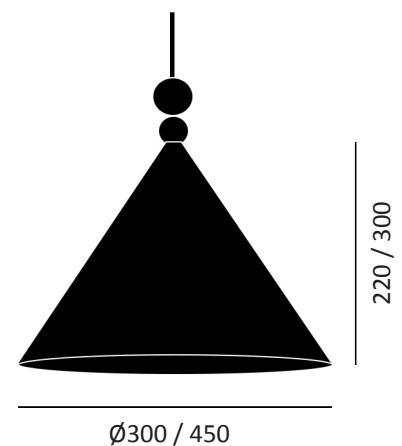

LUXOR DECO VELVET

MATERIALS

Body	Aluminium
Finish	Choice of 4 velvet colours: Grey / Olive Grey / Anthracite / Black
Cable	Black polyester braid Max: 1200mm suspension length.
Dimensions	Ø300mm, height: 220mm Ø450mm, height: 300mm
Ceiling rose	115mm, height: 70mm. Finish to match the shade.
Lamp holder	E27, Max 60W

OPTIONS

> Coloured polyester braided cables or cotton braided cables

COLOUR OPTIONS

FINISH	Ø300	Ø450
Grey	57105200	57105600
Olive Grey	57105300	57105700
Anthracite	57105400	57105800
Black	57105500	57105900