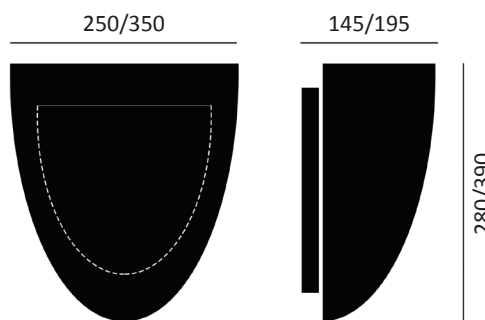

OPTIONS

- > Replacement diffuser

LAMP	COLOUR TEMP	DELIVERED LUMENS	DIMENSIONS	STANDARD	DALI	EMERGENCY	
						STANDARD	DALI
15W	3000K	1280lm	250 x 280	43600101	43600103	43600191	43600193
15W	4000K	1330lm	250 x 280	43600201	43600203	43600291	43600293
25W	3000K	2330lm	350 x 390	43600301	43600303	43600391	43600393
25W	4000K	2430lm	350 x 390	43600401	43600403	43600491	43600493