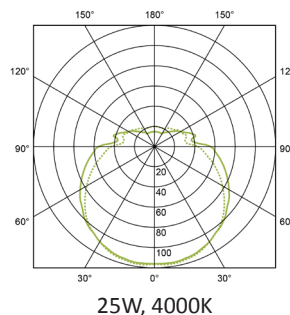

OPTIONS

- > Replacement diffuser

LAMP	COLOUR TEMP	DELIVERED LUMENS	DIMENSIONS	STANDARD	DALI	EMERGENCY	
						STANDARD	DALI
15W	3000K	1280lm	250 x 280	43600101	43600103	43600191	43600193
15W	4000K	1330lm	250 x 280	43600201	43600203	43600291	43600293
25W	3000K	2330lm	350 x 390	43600301	43600303	43600391	43600393
25W	4000K	2430lm	350 x 390	43600401	43600403	43600491	43600493