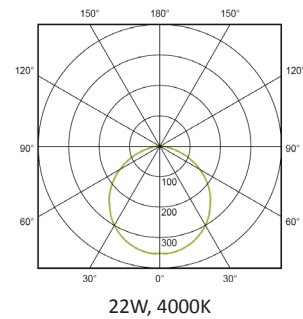

MAGNUM HALO

FEATURES & BENEFITS

- > Attractive halo backlight
- > Optimum colour consistency - 3 step MacAdam chromaticity tolerance
- > Choice of decorative trims
- > High impact resistance

PERFORMANCE

Light source	LED
Luminaire output	1450 - 2350lm
Luminaire efficiency	≥96lm/W
CRI	>80

MATERIALS

Body	UV resistant plastic
Finish	White / Matt silver
Diffuser	Opal polycarbonate TP(a)

OPTIONS

- > Microwave sensor for enhanced energy savings
- > Bluetooth enabled

LAMP	COLOUR TEMP	DELIVERED LUMENS	FINISH	STANDARD	DALI	EMERGENCY	
						STANDARD	DALI
15W	3000K	1450lm	White	70403301	70403303	70403391	70403393
15W	4000K	1550lm	White	70403401	70403403	70403491	70403493
15W	3000K	1450lm	Matt silver	70403501	70403503	70403591	70403593
15W	4000K	1550lm	Matt silver	70403601	70403603	70403691	70403693
22W	3000K	2200lm	White	70402901	70402903	70402991	70402993
22W	4000K	2350lm	White	70403001	70403003	70403091	70403093
22W	3000K	2200lm	Matt silver	70403101	70403103	70403191	70403193
22W	4000K	2350lm	Matt silver	70403201	70403203	70403291	70403293