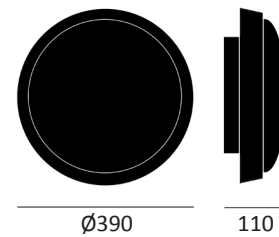

MAGNUM HALO

FEATURES & BENEFITS

- > Attractive halo backlight
- > Optimum colour consistency - 3 step MacAdam chromaticity tolerance
- > Choice of decorative trims
- > High impact resistance

PERFORMANCE

Light source	LED
Luminaire output	1450 - 2350lm
Luminaire efficiency	≥96lm/W
CRI	>80

MATERIALS

Body	UV resistant plastic
Finish	White / Matt silver
Diffuser	Opal polycarbonate TP(a)

OPTIONS

- > Microwave sensor for enhanced energy savings
- > Bluetooth enabled

LAMP	COLOUR TEMP	DELIVERED LUMENS	FINISH	STANDARD	DALI	EMERGENCY	
						STANDARD	DALI
15W	3000K	1450lm	White	70403301	70403303	70403391	70403393
15W	4000K	1550lm	White	70403401	70403403	70403491	70403493
15W	3000K	1450lm	Matt silver	70403501	70403503	70403591	70403593
15W	4000K	1550lm	Matt silver	70403601	70403603	70403691	70403693
22W	3000K	2200lm	White	70402901	70402903	70402991	70402993
22W	4000K	2350lm	White	70403001	70403003	70403091	70403093
22W	3000K	2200lm	Matt silver	70403101	70403103	70403191	70403193
22W	4000K	2350lm	Matt silver	70403201	70403203	70403291	70403293