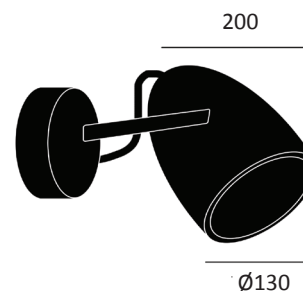

LAMP	FINISH	3000K	4000K
7W	Natural	55107307	55108107
7W	Grey	55107407	55108207
7W	Anthracite	55107507	55108307
7W	Black	55107607	55108407
7W	Chocolate	55107707	55108507
7W	Green	55107807	55108607
7W	Blue	55107907	55108707
7W	Ochre	55108007	55108807