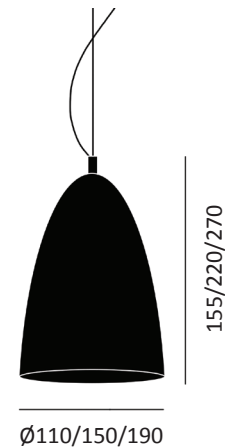

MANHATTAN

MATERIALS

Body	Concrete
Finish	Choice of 8 base colours: Natural / Grey / Anthracite / Black / Chocolate / Green / Blue / Ochre
Cable suspension	Steel / Brass / Copper
Cable	Polyester, cotton, linen and brocade options. Standard: Black polyester braid unless stated (Last 2 code digits: 00) Max: 1200mm suspension length.
Ceiling rose	Steel, single cable Other options available
Dimensions	Ø110mm, height: 155mm, 0.8Kg Ø150mm, height: 220mm, 1.2Kg Ø190mm, height: 270mm, 2.5Kg
Lamp holder	E27, Max 15W

OPTIONS

- > Concrete ceiling rose
- > Triple shade configuration
- > Decorative metal layer

*The last two digits represent the choice of cable.
Please see page 118 to make your selection.*

Ø110mm

FINISH	STEEL	BRASS	COPPER
Natural	551001 + __	551009 + __	551017 + __
Grey	551002 + __	551010 + __	551018 + __
Anthracite	551003 + __	551011 + __	551019 + __
Black	551004 + __	551012 + __	551020 + __
Chocolate	551005 + __	551013 + __	551021 + __
Green	551006 + __	551014 + __	551022 + __
Blue	551007 + __	551015 + __	551023 + __
Ochre	551008 + __	551016 + __	551024 + __