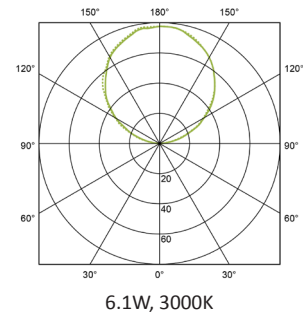

MORFI LED

FEATURES & BENEFITS

- > Non-corrosive
- > Average rated LED life >50,000hrs (L80/B10)
- > Available with optional coloured filters
- > Optimum colour consistency - 3 step MacAdam ellipse tolerance

PERFORMANCE

Light source	LED (Bridgelux)
LED output	908 - 1311lm
Luminaire output	726 - 1049lm
CRI	>80

MATERIALS

Body	Die-cast aluminium
Bezel	Stainless steel 316
Housing	Polycarbonate (included), cut out $\varnothing$90mm
Diffuser	Frosted glass with silicone rubber gaskets
External fixings	Stainless steel 316 screws

OPTIONS

- > IP68 Connector
- > Coloured filters - red, yellow, blue, amber & magenta

LAMP	COLOUR TEMP	DELIVERED LUMENS	STANDARD
6.1W	3000K	726lm	76400101
6.1W	4000K	756lm	76400201
8.9W	3000K	1009lm	76400301
8.9W	4000K	1049lm	76400401