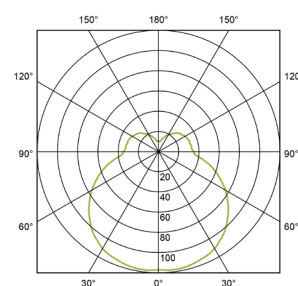

PERFORMANCE

Light source	LED
LED output	1940 - 2700lm
Luminaire output	1320 - 1760lm
Luminaire efficiency	≥84lm/W
CRI	>80

MATERIALS

Body	Sheet steel
Finish	White
Diffuser	Triple layer opal matt glass

OPTIONS

- > Trims - stainless steel (polished / matt) white
- > Microwave sensor
- > Replacement shade
- > Bluetooth enabled

20W, 4000K

LAMP	COLOUR TEMP	DELIVERED LUMENS	DIMENSIONS	STANDARD	DALI	EMERGENCY STANDARD	DALI
15W	3000K	1320lm	Ø360 x 200	42900101	42900103	42900191	42900193
15W	4000K	1380lm	Ø360 x 200	42900201	42900203	42900291	42900293
20W	3000K	1680lm	Ø440 x 230	42900301	42900303	42900391	42900393
20W	4000K	1760lm	Ø440 x 230	42900401	42900403	42900491	42900493