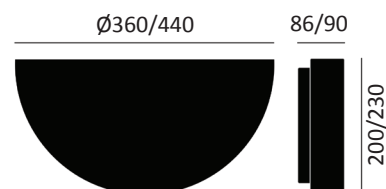

NARA LED

IP43

CLASS
IF
MARK

C E

FEATURES & BENEFITS

- > Semi-circular decorative design
- > Hand-blown glass diffuser with a homogeneous light distribution
- > Average rated LED life: >67,000hrs (L80/B10) - maintenance free
- > Optimum colour consistency - 3 step MacAdam ellipse tolerance

PERFORMANCE

Light source	LED
LED output	1940 - 2700lm
Luminaire output	1320 - 1760lm
Luminaire efficiency	≥84lm/W
CRI	>80

MATERIALS

Body	Sheet steel
Finish	White
Diffuser	Triple layer opal matt glass

OPTIONS

- > Trims - stainless steel (polished / matt) white
- > Microwave sensor
- > Replacement shade
- > Bluetooth enabled

20W, 4000K

LAMP	COLOUR TEMP	DELIVERED LUMENS	DIMENSIONS	STANDARD	DALI	EMERGENCY STANDARD	DALI
15W	3000K	1320lm	Ø360 x 200	42900101	42900103	42900191	42900193
15W	4000K	1380lm	Ø360 x 200	42900201	42900203	42900291	42900293
20W	3000K	1680lm	Ø440 x 230	42900301	42900303	42900391	42900393
20W	4000K	1760lm	Ø440 x 230	42900401	42900403	42900491	42900493