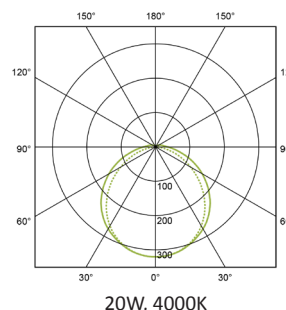

NAVARA IP65 LED

IP65 **IK10** **CLASS I**
850° **CE**

SECTION 02: LINEAR

FEATURES & BENEFITS

- > Ideal for clean environments
- > Average rated LED life: >50,000hrs (L70/B10) @ TC=65°C
- > Optimum colour consistency - 3 step MacAdam chromaticity tolerance
- > Easy height adjustment without any tools

PERFORMANCE

Light source	LED
Emission	Direct
Luminaire output	2133 - 5375lm
Luminaire efficiency	≥150lm/W
CRI	>80
Beam angle	120 degrees

MATERIALS

Body	Aluminium
Finish	Matt white
Diffuser	Opal polycarbonate TP(a)
End caps	Polycarbonate
Mounting	Stainless steel suspension cable 1m Polycarbonate surface bracket

OPTIONS

- > DALI
- > 3hr emergency
- > 3m and 5m suspension cable
- > Stainless steel surface mounting kit

LAMP	COLOUR TEMP	DELIVERED LUMENS	DIMENSIONS	BEAM	STANDARD SUSPENDED	SURFACE
13W	3000K	2133lm	Ø70 x 931	120°	60100101	60101301
13W	4000K	2234lm	Ø70 x 931	120°	60100201	60101401
20W	3000K	3079lm	Ø70 x 931	120°	60100301	60101501
20W	4000K	3225lm	Ø70 x 931	120°	60100401	60101601
18W	3000K	2844lm	Ø70 x 1212	120°	60100501	60101701
18W	4000K	2979lm	Ø70 x 1212	120°	60100601	60101801
27W	3000K	4105lm	Ø70 x 1212	120°	60100701	60101901
27W	4000K	4300lm	Ø70 x 1212	120°	60100801	60102001
22W	3000K	3555lm	Ø70 x 1493	120°	60100901	60102101
22W	4000K	3724lm	Ø70 x 1493	120°	60101001	60102201
34W	3000K	5131lm	Ø70 x 1493	120°	60101101	60102301
34W	4000K	5375lm	Ø70 x 1493	120°	60101201	60102401

www.spearlighting.com | T: 01895 746006 | F: 01895 746005