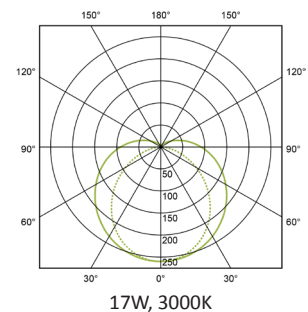

NAVARA LED

IP40	IK10	CLASS I
850 °	CE	

FEATURES & BENEFITS

- > Multiple lengths and outputs available
- > Easy height adjustment without the need for tools
- > Average rated LED life: >50,000hrs (L80/B10) @ TC=65°C
- > Optimum colour consistency - 3 step MacAdam chromaticity tolerance

PERFORMANCE

Light source	LED
Emission	Direct / Direct & Indirect
Luminaire output	824 - 2472lm (360°) 2519 - 8029lm (120°)
Luminaire efficiency	≥103lm/W (360°) ≥139lm/W (120°)
CRI	>80
Beam angle	120 degrees / 360 degrees

MATERIALS

Body	Aluminium
Finish	Matt white
Diffuser	Opal polycarbonate TP(a)
End caps	Aluminium (no visible screws)
Mounting	Stainless steel suspension cable 1m with surface ceiling cup

OPTIONS

- > 3m and 5m suspension cable
- > Recessed ceiling cup
- > IP65 version
- > Surface mounted version Ø70mm only