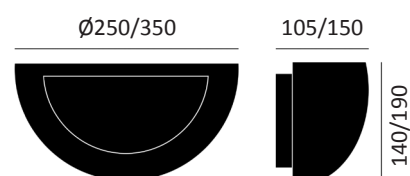

PERFORMANCE

Light source	LED
LED output	970 - 2030lm
Luminaire output	630 - 1320lm
Luminaire efficiency	≥79lm/W
CRI	>80

MATERIALS

Body	Sheet steel
Diffuser	Triple layer opal matt glass

OPTIONS

- > Trims - stainless steel (polished/ground) white
- > Microwave sensor (larger size only)
- > Replacement shade

Optional trim

15W, 3000K

LAMP	COLOUR TEMP	DELIVERED LUMENS	DIMENSIONS	STANDARD
8W	3000K	630lm	Ø250 x 140	43200101
8W	4000K	660lm	Ø250 x 140	43200201
15W	3000K	1260lm	Ø350 x 190	43200301
15W	4000K	1320lm	Ø350 x 190	43200401