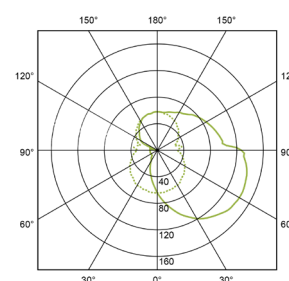

PERFORMANCE

Light source	LED
LED output	970 - 2030lm
Luminaire output	630 - 1320lm
Luminaire efficiency	≥79lm/W
CRI	>80

MATERIALS

Body	Sheet steel
Diffuser	Triple layer opal matt glass

OPTIONS

- > Trims - stainless steel (polished/ground) white
- > Microwave sensor (larger size only)
- > Replacement shade

Optional trim

15W, 3000K

LAMP	COLOUR TEMP	DELIVERED LUMENS	DIMENSIONS	STANDARD
8W	3000K	630lm	Ø250 x 140	43200101
8W	4000K	660lm	Ø250 x 140	43200201
15W	3000K	1260lm	Ø350 x 190	43200301
15W	4000K	1320lm	Ø350 x 190	43200401