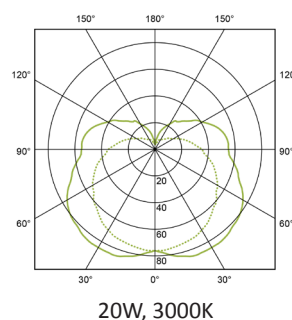

NEVA LED

IP43 CLASS I F MARK CE

FEATURES & BENEFITS

- > Elegant curved design
- > Hand-blown glass diffuser with a homogeneous light distribution
- > Average rated LED life: >67,000hrs (L80/B10) - maintenance free
- > Optimum colour consistency - 3 step MacAdam ellipse tolerance

PERFORMANCE

Light source	LED
LED output	970 - 2240lm
Luminaire output	660 - 1720lm
Luminaire efficiency	≥83lm/W
CRI	>80

MATERIALS

Body	Sheet steel
Finish	White
Diffuser	Triple layer opal matt glass

OPTIONS

- > Replacement diffuser

LAMP	COLOUR TEMP	DELIVERED LUMENS	DIMENSIONS	STANDARD	DALI	EMERGENCY STANDARD	DALI
8W	3000K	660lm	240 x 120	44500101	44500103	44500191	44500193
8W	4000K	690lm	240 x 120	44500201	44500203	44500291	44500293
17W	3000K	1630lm	340 x 170	44500301	44500303	44500391	44500393
17W	4000K	1720lm	340 x 170	44500401	44500403	44500491	44500493