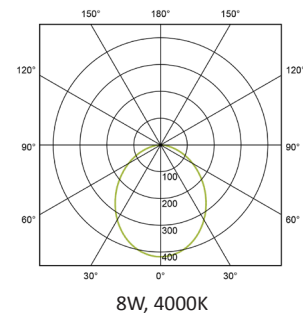

OLYMPIA LED

IP43

IK05

CLASS
I

C E

A general purpose, surface wall / ceiling mounted LED luminaire with a high luminous efficiency.

FEATURES & BENEFITS

- > Excellent resistance to UV and chemical agents
- > Average rated LED life: >80,000hrs L80/B10 [Ta@ 25°C]
- > Optimum colour consistency - 3 step MacAdam chromaticity tolerance
- > Photobiological hazard: RG0

PERFORMANCE

Light source	LED (Samsung)
LED output	1283 - 2555lm
Luminaire output	900 - 1790lm
CRI	>80
Beam angle	120°

MATERIALS

Body	Sheet steel
Finish	Black (RAL 9005) / White (RAL 9003)
Diffuser	Polycarbonate

OPTIONS

- > 3hr emergency
- > Other RAL finishes

LAMP	COLOUR TEMP	DELIVERED LUMENS	FINISH	STANDARD	DALI	EMERGENCY STANDARD	DALI
8W	3000K	900lm	Black	44100101	44100103	44100191	44100193
8W	4000K	945lm	Black	44100201	44100203	44100291	44100293
11W	3000K	1230lm	Black	44100301	44100303	44100391	44100393
11W	4000K	1295lm	Black	44100401	44100403	44100491	44100493
16W	3000K	1700lm	Black	44100501	44100503	44100591	44100593
16W	4000K	1790lm	Black	44100601	44100603	44100691	44100693
8W	3000K	900lm	White	44100701	44100703	44100791	44100793
8W	4000K	945lm	White	44100801	44100803	44100891	44100893
11W	3000K	1230lm	White	44100901	44100903	44100991	44100993
11W	4000K	1295lm	White	44101001	44101003	44101091	44101093
16W	3000K	1700lm	White	44101101	44101103	44101191	44101193
16W	4000K	1790lm	White	44101201	44101203	44101291	44101293