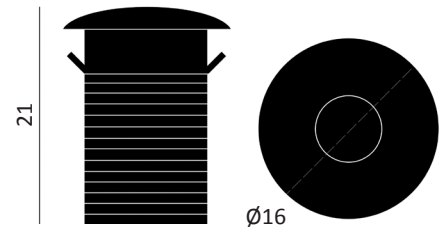

POINT LED

IP44

CLASS
III

C E

FEATURES & BENEFITS

- > High efficiency, pin-point LED downlight
- > Long average rated LED life: >50,000hrs LED life (L70)
- > Optimum colour consistency - 3 step MacAdam ellipse tolerance
- > Cut out: \varnothing 13mm

PERFORMANCE

Light source	LED (Nichia)
LED output	120lm
Luminaire output	100lm
CRI	>80

MATERIALS

Body	Die-cast aluminium
Finish	White
Diffuser	Clear polycarbonate

OPTIONS

- > CRI>90
- > Other RAL finishes

LAMP	COLOUR TEMP	DELIVERED LUMENS	STANDARD	DALI	EMERGENCY STANDARD	DALI
1W	3000K	100lm	36000101	36000103	36000191	36000193