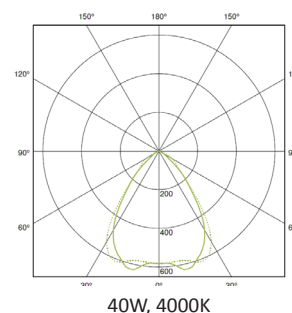

PROTON LED

IP20 CLASS I F MARK CE

FEATURES & BENEFITS

- > Fully LG7 compliant
- > High light transparency
- > Average rated LED life: >54,000hrs (L90/B10)
- > Optimum colour consistency - 3 step MacAdam chromaticity tolerance
- > Two sizes available
- > Photobiological hazard: RG1

PERFORMANCE

Light source	LED
LED output	3850 - 5880lm
Luminaire output	3250 - 4980lm
Luminaire efficiency	≥120lm/W
CRI	>80
UGR	<19

MATERIALS

Body	Sheet steel
Finish	White
Louvre	Anodised polished aluminium

OPTIONS

- > Tuneable white
- > Suspension kit
- > Surface mounting brackets
- > Internal fuse and LSOH cable

LAMP	COLOUR TEMP	DELIVERED LUMENS	DIMENSIONS	STANDARD	DALI	EMERGENCY STANDARD	DALI
27W	3000K	3250lm	596 x 596	12001301	12001303	12001391	12001393
27W	4000K	3320lm	596 x 596	12001401	12001403	12001491	12001493
40W	3000K	4880lm	596 x 596	12001501	12001503	12001591	12001593
40W	4000K	4980lm	596 x 596	12001601	12001603	12001691	12001693
27W	3000K	3250lm	296 x 1196	12001701	12001703	12001791	12001793
27W	4000K	3320lm	296 x 1196	12001801	12001803	12001891	12001893