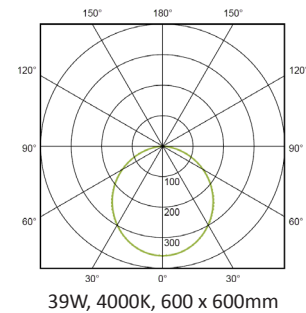

SIERRA

CONCEALED GRID LED

IP40

CLASS
I

F
MARK

C E

A high efficiency, back lit LED panel with a uniform illuminance designed to fit an SAS / Burgess / Armstrong style ceiling system. Ideal for offices, corridors and reception areas.

FEATURES & BENEFITS

- > Uniform light distribution - no spotting
- > Average rated LED life: >54,000hrs (L90/B10)
- > Optimum colour consistency - 3 step MacAdam chromaticity tolerance
- > Multiple sizes available
- > Photobiological hazard: RG1

PERFORMANCE

Light source	LED
Luminaire output	3200 - 7744lm
Luminaire efficiency	≥133lm/W
CRI	>80

MATERIALS

Body	Sheet steel
Finish	White
Diffuser	Opal polycarbonate

OPTIONS

- > 3000K on request
- > 2 step MacAdam, CRI >90
- > Air handling capability (40-60l/s)
- > Other sizes available
- > Other manufacturer's ceiling tiles
- > Internal fuse and LSOH cable

1200