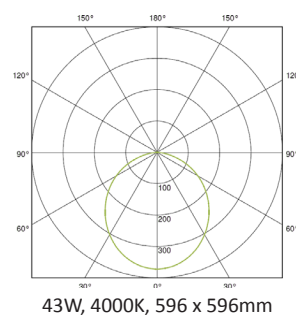

PERFORMANCE

Light source	LED
LED output	6360 - 14480lm
Luminaire output	4010 - 9560lm
Luminaire efficiency	≥93lm/W
CRI	>83

MATERIALS

Body	Sheet steel
Finish	White
Diffuser	Opal polycarbonate TP(a)

OPTIONS

- > 2 step MacAdam, CRI >90
- > Other lumen outputs available
- > SAS and Burgess-T ceiling version
- > Tuneable white
- > Internal fuse and LSOH cable

LAMP	COLOUR TEMP	DELIVERED LUMENS	DIMENSIONS	STANDARD	DALI	EMERGENCY STANDARD	DALI
43W	3000K	4170lm	596 x 596	11001501	11001503	11001591	11001593
43W	4000K	4250lm	596 x 596	11001601	11001603	11001691	11001693
43W	3000K	4010lm	296 x 1196	11001701	11001703	11001791	11001793
43W	4000K	4090lm	296 x 1196	11001801	11001803	11001891	11001893
100W	3000K	9380lm	596 x 1196	11001901	11001903	11001991	11001993
100W	4000K	9560lm	596 x 1196	11002001	11002003	11002091	11002093