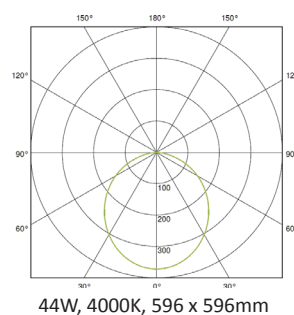

SIERRA SURFACE IP LED

IP65 CLASS I CE

FEATURES & BENEFITS

- > Uniform light distribution
- > Various sizes available
- > Average rated LED life: >54,000hrs (L80/B10)
- > Optimum colour consistency - 3 step MacAdam chromaticity tolerance
- > Photobiological hazard: RG1

PERFORMANCE

Light source	LED
LED output	6360 - 14480lm
Luminaire output	3820 - 9560lm
Luminaire efficiency	≥90lm/W
CRI	83

MATERIALS

Body	Sheet steel
Finish	White
Diffuser	Opal polycarbonate TP(a)

OPTIONS

- > 3000K
- > 2 step MacAdam, CRI >90
- > Other lumen outputs available on request
- > Tempered glass / microprism diffuser
- > Tuneable white
- > Internal fuse and LS0H cable

LAMP	COLOUR TEMP	DELIVERED LUMENS	DIMENSIONS	STANDARD	DALI	EMERGENCY	
						STANDARD	DALI
43W	3000K	3990lm	596 x 596	24301301	24301303	24301391	24301393
43W	4000K	4070lm	596 x 596	24301401	24301403	24301491	24301493
43W	3000K	3820lm	296 x 1196	24301501	24301503	24301591	24301593
43W	4000K	3910lm	296 x 1196	24301601	24301603	24301691	24301693
100W	3000K	9380lm	596 x 596	24301701	24301703	24301791	24301793
100W	4000K	9560lm	596 x 596	24301801	24301803	24301891	24301893