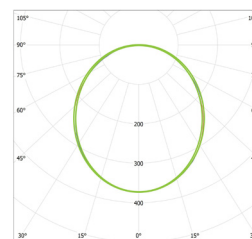

PERFORMANCE

Light source	LED
Luminaire output	2400 - 6100lm
CRI	>80

MATERIALS

Body	Sheet steel
Finish	White / Black
Diffuser	Opal PMMA

OPTIONS

- > Surface mounted version
- > Other RAL finishes
- > Duo version with 2 connected rings and Quadruple version

53W, 3000K, 900mm

Ø602/900/1200

LAMP	COLOUR TEMP	DELIVERED LUMENS	DIMENSIONS	FINISH	STANDARD	DALI
38W	3000K	3230lm	Ø602 x 32	White	65600101	65600103
38W	4000K	3570lm	Ø602 x 32	White	65600201	65600203
38W	3000K	2400lm	Ø602 x 32	Black	65602101	65602103
38W	4000K	2590lm	Ø602 x 32	Black	65602201	65602203
53W	3000K	5490lm	Ø602 x 32	White	65600301	65600303
53W	4000K	6100lm	Ø602 x 32	White	65600401	65600403
53W	3000K	4260lm	Ø602 x 32	Black	65602301	65602303
53W	4000K	4700lm	Ø602 x 32	Black	65602401	65602403