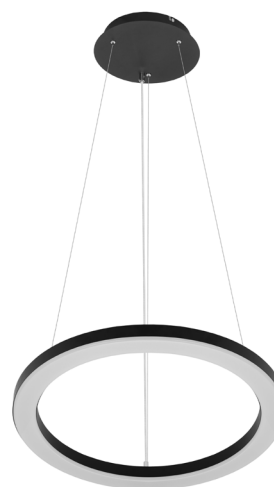

IP20 CLASS I CE

SLIMLINE RING

A decorative and elegant, slim ring-shaped LED pendant luminaire with a milky diffuser. Ideal for lobbies, reception areas, meeting rooms, showrooms, hospitality and residential environments.

SLIMLINE RING LED

FEATURES & BENEFITS

- > Multiple sizes available for design flexibility
- > Average rated LED life: >70,000hrs L80/B20 [Ta@ 25°C]
- > Optimum colour consistency - 3 step MacAdam chromaticity tolerance
- > Adjustable suspension height: 300-1400mm

PERFORMANCE

Light source	LED
Luminaire output	2400 - 6100lm
CRI	>80

MATERIALS

Body	Sheet steel
Finish	White / Black
Diffuser	Opal PMMA

OPTIONS

- > Surface mounted version
- > Other RAL finishes
- > Duo version with 2 connected rings and Quadruple version

53W, 3000K, 900mm

Ø602/900/1200

LAMP	COLOUR TEMP	DELIVERED LUMENS	DIMENSIONS	FINISH	STANDARD	DALI
38W	3000K	3230lm	Ø602 x 32	White	65600101	65600103
38W	4000K	3570lm	Ø602 x 32	White	65600201	65600203
38W	3000K	2400lm	Ø602 x 32	Black	65602101	65602103
38W	4000K	2590lm	Ø602 x 32	Black	65602201	65602203
53W	3000K	5490lm	Ø602 x 32	White	65600301	65600303
53W	4000K	6100lm	Ø602 x 32	White	65600401	65600403
53W	3000K	4260lm	Ø602 x 32	Black	65602301	65602303
53W	4000K	4700lm	Ø602 x 32	Black	65602401	65602403