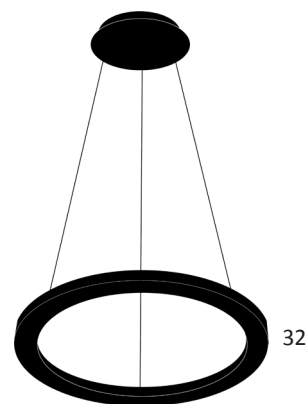

SLIMLINE RING LED

FEATURES & BENEFITS

- > Multiple sizes available for design flexibility
- > Average rated LED life: >70,000hrs L80/B20 [Ta@ 25°C]
- > Optimum colour consistency - 3 step MacAdam chromaticity tolerance
- > Adjustable suspension height: 300-1400mm

PERFORMANCE

Light source	LED
Luminaire output	2400 - 6100lm
CRI	>80

MATERIALS

Body	Sheet steel
Finish	White / Black
Diffuser	Opal PMMA

OPTIONS

- > Surface mounted version
- > Other RAL finishes
- > Duo version with 2 connected rings and Quadruple version

53W, 3000K, 900mm

Ø602/900/1200

LAMP	COLOUR TEMP	DELIVERED LUMENS	DIMENSIONS	FINISH	STANDARD	DALI
38W	3000K	3230lm	Ø602 x 32	White	65600101	65600103
38W	4000K	3570lm	Ø602 x 32	White	65600201	65600203
38W	3000K	2400lm	Ø602 x 32	Black	65602101	65602103
38W	4000K	2590lm	Ø602 x 32	Black	65602201	65602203
53W	3000K	5490lm	Ø602 x 32	White	65600301	65600303
53W	4000K	6100lm	Ø602 x 32	White	65600401	65600403
53W	3000K	4260lm	Ø602 x 32	Black	65602301	65602303
53W	4000K	4700lm	Ø602 x 32	Black	65602401	65602403

SLIMLINE RING LED

LAMP	COLOUR TEMP	DELIVERED LUMENS	DIMENSIONS	FINISH	STANDARD	DALI
38W	3000K	3230lm	Ø900 x 32	White	65600501	65600503
38W	4000K	3570lm	Ø900 x 32	White	65600601	65600603
38W	3000K	2400lm	Ø900 x 32	Black	65602501	65602503
38W	4000K	2590lm	Ø900 x 32	Black	65602601	65602603
53W	3000K	4500lm	Ø900 x 32	White	65600701	65600703
53W	4000K	4980lm	Ø900 x 32	White	65600801	65600803
53W	3000K	3340lm	Ø900 x 32	Black	65602701	65602703
53W	4000K	3600lm	Ø900 x 32	Black	65602801	65602803
62W	3000K	5060lm	Ø1200 x 32	White	65600901	65600903
62W	4000K	5620lm	Ø1200 x 32	White	65601001	65601003
62W	3000K	3900lm	Ø1200 x 32	Black	65602901	65602903
62W	4000K	4300lm	Ø1200 x 32	Black	65603001	65603003