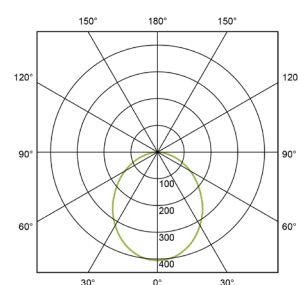

OPTIONS

- > 3hr emergency
- > Other RAL finishes on request

LAMP	COLOUR TEMP	DELIVERED LUMENS	STANDARD			DALI		
			GREY	WHITE	BLACK	GREY	WHITE	BLACK
44W	3000K	4662lm	61000101	61000201	61000301	61000103	61000203	61000303
44W	4000K	4692lm	61000401	61000501	61000601	61000403	61000503	61000603
57W	3000K	5820lm	61000701	61000801	61000901	61000703	61000803	61000903
57W	4000K	5865lm	61001001	61001101	61001201	61001003	61001103	61001203
68W	3000K	6835lm	61001301	61001401	61001501	61001303	61001403	61001503
68W	4000K	6882lm	61001501	61001701	61001801	61001503	61001703	61001803
78W	3000K	7770lm	61001901	61002001	61002101	61001903	61002003	61002103
78W	4000K	7820lm	61002201	61002301	61002401	61002203	61002303	61002403