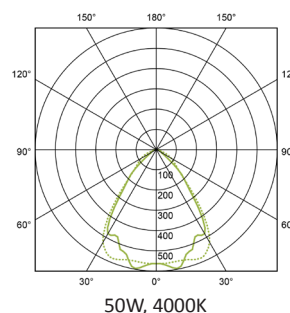

IP20 IK10 CLASS I CE

SPORTAGE

A surface mounted, high output LED luminaire with a protective grid designed for the illumination of sports halls, tennis and squash courts.

SPORTAGE LED

FEATURES & BENEFITS

- > Impact resistant protection grid
- > Symmetrically placed louvres to increase light output up to 20000lm
- > Average rated LED life: >52,000hrs (L90/B10)
- > Optimum colour consistency - 3 step MacAdam ellipse tolerance
- > DIN 18032-3:1997-04 and DIN EN 13964:2014-08 certified

PERFORMANCE

Light source	LED
Emission	Direct
LED output	7690 - 25640lm
Luminaire output	6000 - 20000lm
Luminaire efficiency	≥120lm/W
CRI	83
Beam angle	Mid beam

MATERIALS

Body	Sheet steel
Finish	White
Diffuser	Microprism
Louvre	Anodised aluminium
Mounting	Surface