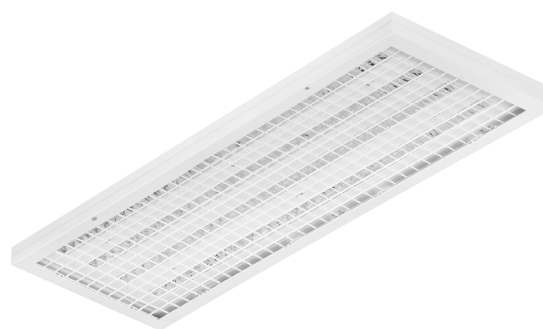

IP20 IK10 CLASS I CE

SPORTAGE

A surface mounted, high output LED luminaire with a protective grid designed for the illumination of sports halls, tennis and squash courts.

SPORTAGE LED

FEATURES & BENEFITS

- > Impact resistant protection grid
- > Symmetrically placed louvres to increase light output up to 20000lm
- > Average rated LED life: >52,000hrs (L90/B10)
- > Optimum colour consistency - 3 step MacAdam ellipse tolerance
- > DIN 18032-3:1997-04 and DIN EN 13964:2014-08 certified

PERFORMANCE

Light source	LED
Emission	Direct
LED output	7690 - 25640lm
Luminaire output	6000 - 20000lm
Luminaire efficiency	≥120lm/W
CRI	83
Beam angle	Mid beam

MATERIALS

Body	Sheet steel
Finish	White
Diffuser	Microprism
Louvre	Anodised aluminium
Mounting	Surface

OPTIONS

- > 3hr emergency
- > Internal fuse and LSOH cables

LAMP	COLOUR TEMP	DELIVERED LUMENS	STANDARD	DALI	EMERGENCY	
					STANDARD	DALI
50W	3000K	6000lm	24800801	24800803	24800891	24800893
50W	4000K	6150lm	24800901	24800903	24800991	24800993
100W	3000K	12060lm	24801001	24801003	24801091	24801093
100W	4000K	12300lm	24801101	24801103	24801191	24801193
145W	3000K	19500lm	24801201	24801203	24801291	24801293
145W	4000K	20000lm	24801301	24801303	24801391	24801393