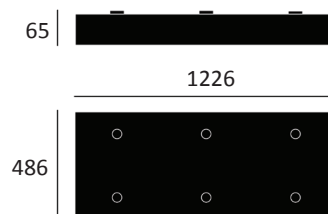

OPTIONS

- > 3hr emergency
- > Internal fuse and LSOH cables

LAMP	COLOUR TEMP	DELIVERED LUMENS	STANDARD	DALI	EMERGENCY	
					STANDARD	DALI
50W	3000K	6000lm	24800801	24800803	24800891	24800893
50W	4000K	6150lm	24800901	24800903	24800991	24800993
100W	3000K	12060lm	24801001	24801003	24801091	24801093
100W	4000K	12300lm	24801101	24801103	24801191	24801193
145W	3000K	19500lm	24801201	24801203	24801291	24801293
145W	4000K	20000lm	24801301	24801303	24801391	24801393