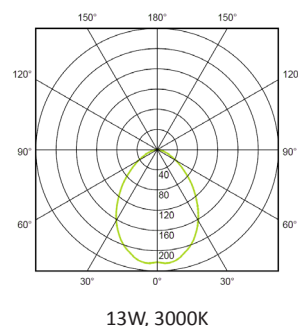

## PERFORMANCE

Light source	LED
Distribution	Symmetric
LED output	820 - 2140lm
Luminaire output	222 - 912lm
CRI	>85
Beam angle	110 degrees