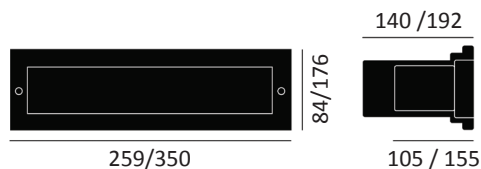

## PERFORMANCE

Light source	LED
Distribution	Symmetric
LED output	820 - 2140lm
Luminaire output	222 - 912lm
CRI	>85
Beam angle	110 degrees

## OPTIONS

- > Grill option (6W only)
- > IP68 easy connector

LAMP	COLOUR TEMP	DELIVERED LUMENS	DIMENSIONS	STANDARD	DALI
6.2W	3000K	222lm	259 x 84	74600101	74600103
6.2W	4000K	227lm	259 x 84	74600201	74600203
13W	3000K	868lm	350 x 176	74600301	74600303
13W	4000K	912lm	350 x 176	74600401	74600403