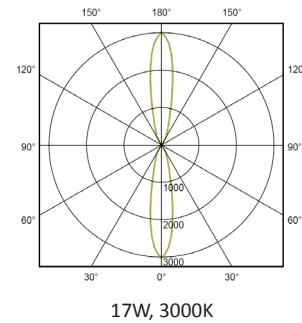

TARAGO LED

FEATURES & BENEFITS

- > Various lens options
- > High resistance to UV and oxidation
- > Optimum colour consistency - 3 step MacAdam tolerance
- > Easy to install and maintain
- > Average rated LED life: >50,000hrs (L80/B10)

PERFORMANCE

Light source	LED
Distribution	Symmetric
Emission	Direct / Direct & indirect
Luminaire output	1267 - 3666lm (DIR) 2 x 1269 - 2 x 2543 (DI-IN)
CRI	>90
Beam angle	14° - 71°

MATERIALS

Body	Extruded aluminium EN AB44100
Finish	Anthracite grey / Light grey
Diffuser	Stainless steel A4-70
External fittings	4mm soda-lime tempered clear glass
Wiring	M12 IP67 cable gland

OPTIONS

- > DALI
- > Coloured films