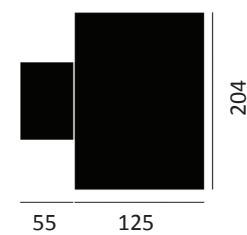

TARAGO LED

FEATURES & BENEFITS

- > Various lens options
- > High resistance to UV and oxidation
- > Optimum colour consistency - 3 step MacAdam tolerance
- > Easy to install and maintain
- > Average rated LED life: >50,000hrs (L80/B10)

PERFORMANCE

Light source	LED
Distribution	Symmetric
Emission	Direct / Direct & indirect
Luminaire output	1267 - 3666lm (DIR) 2 x 1269 - 2 x 2543 (DI-IN)
CRI	>90
Beam angle	14° - 71°

MATERIALS

Body	Extruded aluminium EN AB44100
Finish	Anthracite grey / Light grey
Diffuser	Stainless steel A4-70
External fittings	4mm soda-lime tempered clear glass
Wiring	M12 IP67 cable gland

OPTIONS

- > DALI
- > Coloured films