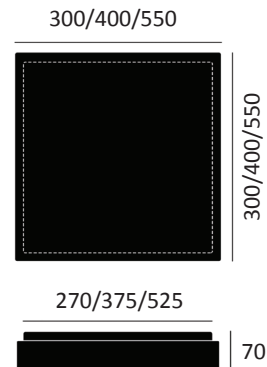

PERFORMANCE

| | |
|----------------------|----------------|
| Light source | LED |
| LED output | 2460 - 10200lm |
| Luminaire output | 1750 - 6830lm |
| Luminaire efficiency | ≥89lm/W |
| CRI | >80 |
| Beam angle | 110° |

| LAMP | COLOUR TEMP | DELIVERED LUMENS | DIMENSIONS | STANDARD | DALI | EMERGENCY | |
|------|-------------|------------------|------------|----------|----------|-----------|----------|
| | | | | | | STANDARD | DALI |
| 19W | 3000K | 1750lm | 300x300 | 42500101 | 42500103 | 42500191 | 42500193 |
| 19W | 4000K | 1840lm | 300x300 | 42500201 | 42500203 | 42500291 | 42500293 |
| 25W | 3000K | 2290lm | 300x300 | 42500301 | 42500303 | 42500391 | 42500393 |
| 25W | 4000K | 2400lm | 300x300 | 42500401 | 42500403 | 42500491 | 42500493 |
| 28W | 3000K | 2470lm | 400x400 | 42500501 | 42500503 | 42500591 | 42500593 |
| 28W | 4000K | 2610lm | 400x400 | 42500601 | 42500603 | 42500691 | 42500693 |
| 36W | 3000K | 3250lm | 400x400 | 42500701 | 42500703 | 42500791 | 42500793 |
| 36W | 4000K | 3400lm | 400x400 | 42500801 | 42500803 | 42500891 | 42500893 |
| 36W | 3000K | 3450lm | 550x550 | 42500901 | 42500903 | 42500991 | 42500993 |
| 36W | 4000K | 3640lm | 550x550 | 42501001 | 42501003 | 42501091 | 42501093 |
| 75W | 3000K | 6480lm | 550x550 | 42501101 | 42501103 | 42501191 | 42501193 |
| 75W | 4000K | 6830lm | 550x550 | 42501201 | 42501203 | 42501291 | 42501293 |