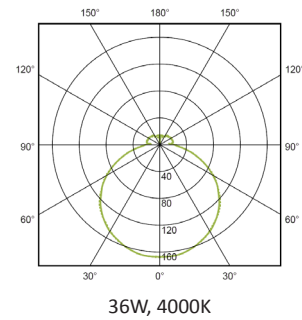

PERFORMANCE

| | |
|----------------------|----------------|
| Light source | LED |
| LED output | 2460 - 10200lm |
| Luminaire output | 1750 - 6830lm |
| Luminaire efficiency | ≥89lm/W |
| CRI | >80 |
| Beam angle | 110° |