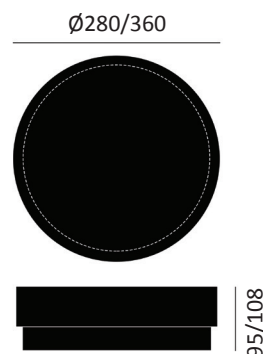

TRITON LED

FEATURES & BENEFITS

- > Choice of white or silver finish
- > Long rated LED life: >67,000hrs (L80/B10)
- > Optimum colour consistency - 3 step MacAdam chromaticity tolerance

PERFORMANCE

Light source	LED
LED output	2000 - 4050lm
Luminaire output	1640 - 3320lm
Luminaire efficiency	≥108lm/W
CRI	>80
Beam angle	110°

MATERIALS

Body	Polycarbonate
Finish	White / Silver
Diffuser	Opal polycarbonate TP(a)

OPTIONS

- > 3hr emergency
- > Microwave sensor for enhanced savings
- > Replacement shade
- > Bluetooth enabled

LAMP	COLOUR TEMP	DELIVERED LUMENS	DIMENSIONS	STANDARD		DALI	
				WHITE	SILVER	WHITE	SILVER
15W	3000K	1640lm	Ø280 x 95	42200101	42200301	42200103	42200303
15W	4000K	1730lm	Ø280 x 95	42200201	42200401	42200203	42200403
20W	3000K	2120lm	Ø280 x 95	42200501	42200701	42200503	42200703
20W	4000K	2210lm	Ø280 x 95	42200601	42200801	42200603	42200803
21W	3000K	2270lm	Ø360 x 108	42200901	42201101	42200903	42201103
21W	4000K	2390lm	Ø360 x 108	42201001	42201201	42201003	42201203
29W	3000K	3180lm	Ø360 x 108	42201301	42201501	42201303	42201503
29W	4000K	3320lm	Ø360 x 108	42201401	42201601	42201403	42201603