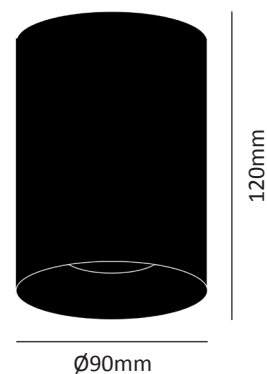

UMBRIA LED

IP44

CLASS
I

C E

FEATURES & BENEFITS

- > Fixed or adjustable version
- > Adjustable version - 355° rotation and 25° lift
- > Easy to install
- > Minimal glare

PERFORMANCE

Light source	Dimmable LED lamp
Lamp holder	GU10 Duo Therm
Emission	Direct
Luminaire output	620 - 840lm
Luminous efficiency	91lm/W
CRI	80
Beam angle	36°

MATERIALS

Body	Extruded aluminium
Finish	White
Diffuser	2mm toughened frosted glass

OPTIONS

- > Suspended version
- > Other RAL colours

LAMP	COLOUR TEMP	LUMENS	FIXED	ADJUSTABLE	IP RATED
7W	3000K	620lm	33000101	33000301	33001301
7W	4000K	640lm	33000201	33000401	33001401
9W	3000K	820lm	33001501	33001701	33001901
9W	4000K	840lm	33001601	33001801	33002001