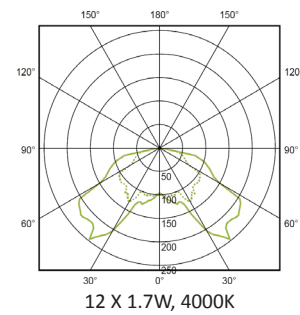

MATERIALS

Body	Die-cast aluminium
Finish	Anthracite grey
Mounting	Flange mounted on a solid surface

1 WINDOW

LAMP	COLOUR TEMP	LUMENS	LIGHT DISTRIBUTION	HEIGHT	STANDARD
2 x 1.7W	4000K	304lm	0/2/0/0	300	71307301
3 x 1.7W	4000K	456lm	0/3/0/0	300	71307401
4 x 1.7W	4000K	608lm	0/4/0/0	300	71307501
2 x 1.7W	4000K	304lm	0/2/0/0	600	71307601
3 x 1.7W	4000K	456lm	0/3/0/0	600	71307701
4 x 1.7W	4000K	608lm	0/4/0/0	600	71307801
2 x 1.7W	4000K	304lm	0/2/0/0	900	71307901
3 x 1.7W	4000K	456lm	0/3/0/0	900	71308001
4 x 1.7W	4000K	608lm	0/4/0/0	900	71308101